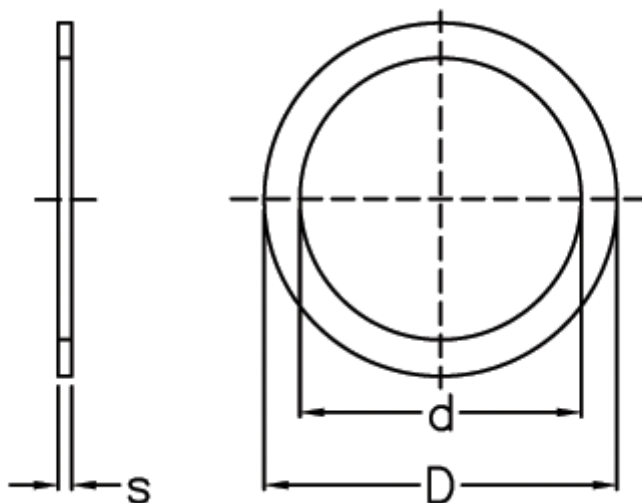

Article number: 0130511

Description: Shim Washer  
PS 25x36x0,1 DIN 988

## Measures

---

d = 25

D = 36

Description = PS 25x36x0,1

s = 0.10

tol = -0.03

Weight kg/1000 = 0.414